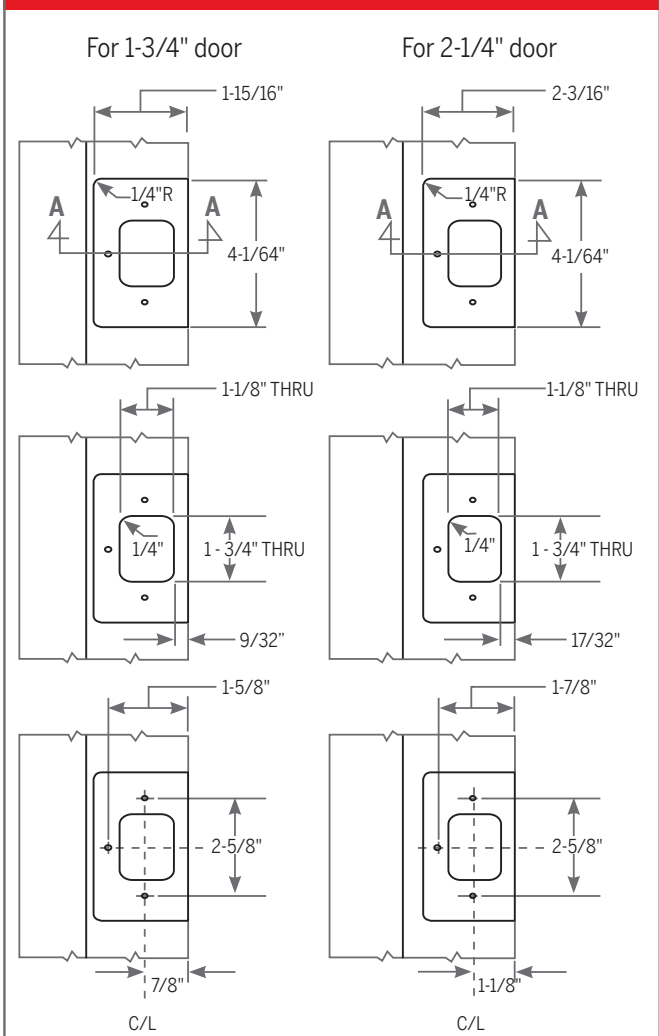

TECHNICAL DETAILS: 3070 MULTI-POINT LOCK

For Single Door Or Active Panel of Double Door

JAMB AND MULL MORTISE FABRICATION DETAIL

! C/L of strike mounting screws are to match with C/L of Lock and door.

TECHNICAL DETAILS: 3070 MULTI-POINT LOCK

JAMB AND STILE FABRICATION

TECHNICAL DETAILS: 3070 MULTI-POINT LOCK

FINISHES

Face Plate Finishes:

-  Victorian Bronze
-  Satin Stainless Steel

Strike Plate Finishes:

-  Victorian Bronze
-  Satin Stainless Steel
-  Bright Brass
-  Black
-  Satin Nickel