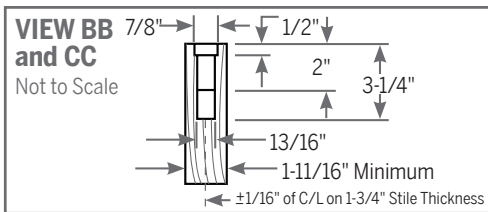

TECHNICAL DETAILS: 3070 MULTI-POINT LOCK

JAMB AND STILE FABRICATION