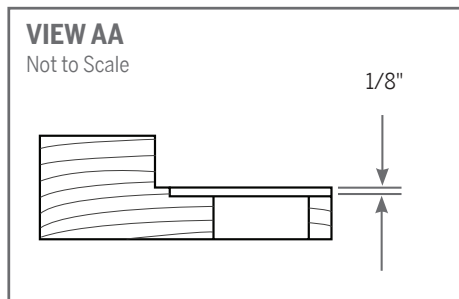

TECHNICAL DETAILS: 3070 MULTI-POINT LOCK

For Single Door Or Active Panel of Double Door

JAMB AND MULL MORTISE FABRICATION DETAIL

! C/L of strike mounting screws are to match with C/L of Lock and door.

TECHNICAL DETAILS: 3070 MULTI-POINT LOCK