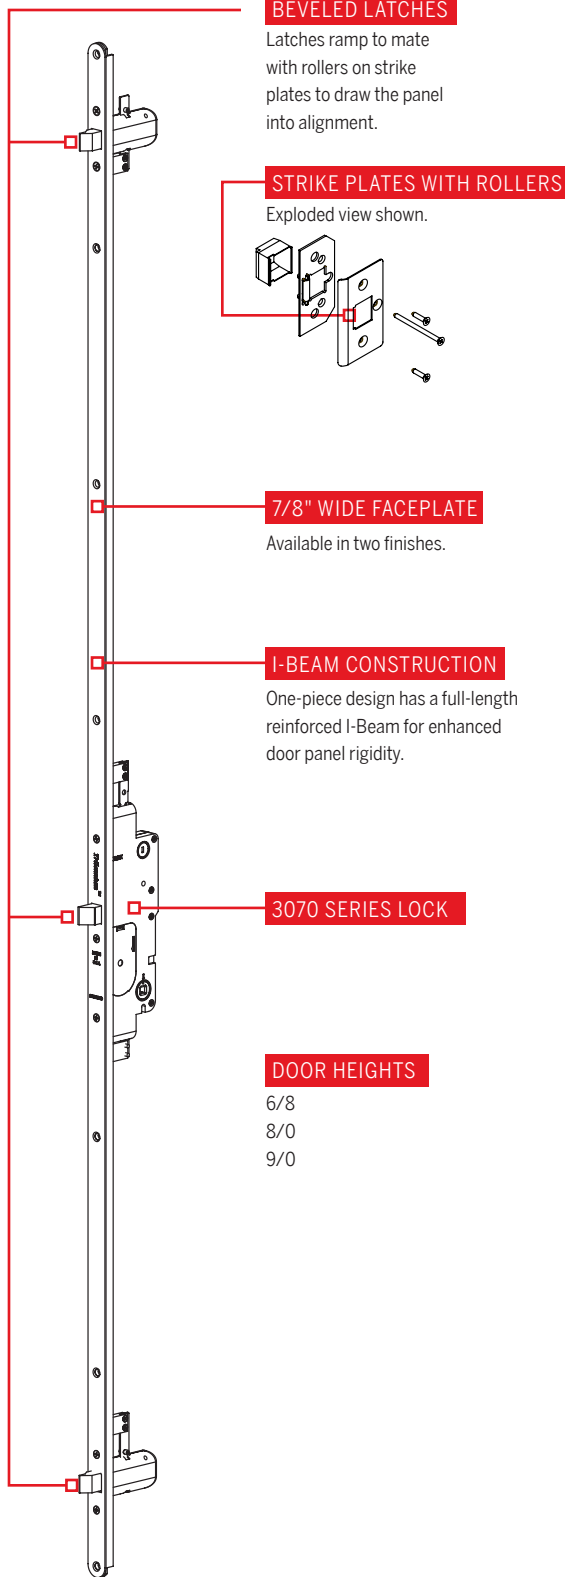

TECHNICAL DETAILS: 3070 MULTI-POINT LOCK

For Single Door Or Active Panel of Double Door

JAMB AND MULL MORTISE FABRICATION DETAIL

! C/L of strike mounting screws are to match with C/L of Lock and door.

TECHNICAL DETAILS: 3070 MULTI-POINT LOCK

JAMB AND STILE FABRICATION

TECHNICAL DETAILS: 3070 MULTI-POINT LOCK

FINISHES

Face Plate Finishes:

-  Victorian Bronze
-  Satin Stainless Steel

Strike Plate Finishes:

-  Victorian Bronze
-  Satin Stainless Steel
-  Bright Brass
-  Black
-  Satin Nickel