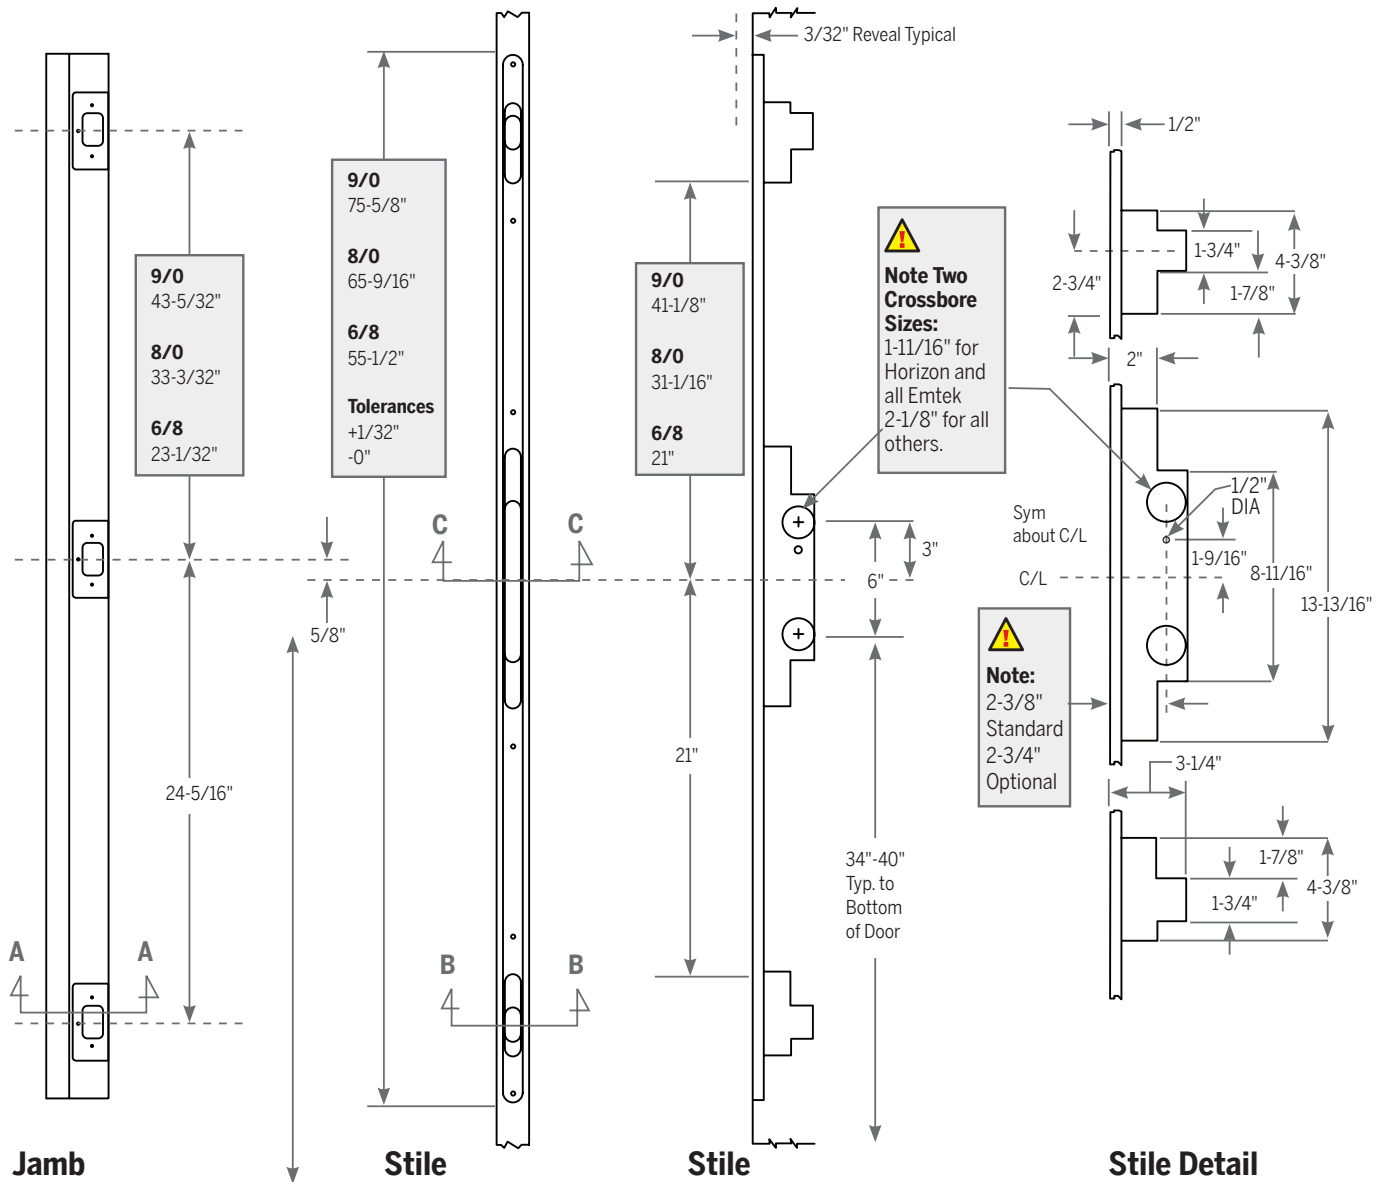

TECHNICAL DETAILS: 3070 MULTI-POINT LOCK

For Single Door Or Active Panel of Double Door

JAMB AND MULL MORTISE FABRICATION DETAIL

! C/L of strike mounting screws are to match with C/L of Lock and door.

TECHNICAL DETAILS: 3070 MULTI-POINT LOCK

JAMB AND STILE FABRICATION

TECHNICAL DETAILS: 3070 MULTI-POINT LOCK

FINISHES

Face Plate Finishes:

-  Victorian Bronze
-  Satin Stainless Steel

Strike Plate Finishes:

-  Victorian Bronze
-  Satin Stainless Steel
-  Bright Brass
-  Black
-  Satin Nickel