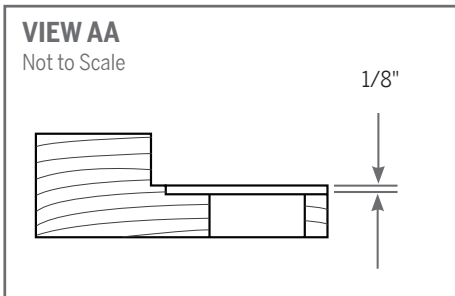

TECHNICAL DETAILS: 3000 MULTI-POINT LOCK

For Single Door and Active Door Of Double Door

JAMB AND MULL MORTISE FABRICATION DETAIL

! C/L of strike mounting screws are to match with C/L of Lock and door.

TECHNICAL DETAILS: 3000 MULTI-POINT LOCK

JAMB AND STILE FABRICATION

TECHNICAL DETAILS: 3000 MULTI-POINT LOCK

FINISHES

Face Plate Finishes:

Victorian Bronze

Satin Stainless Steel

Bright Brass

Strike Plate Finishes: