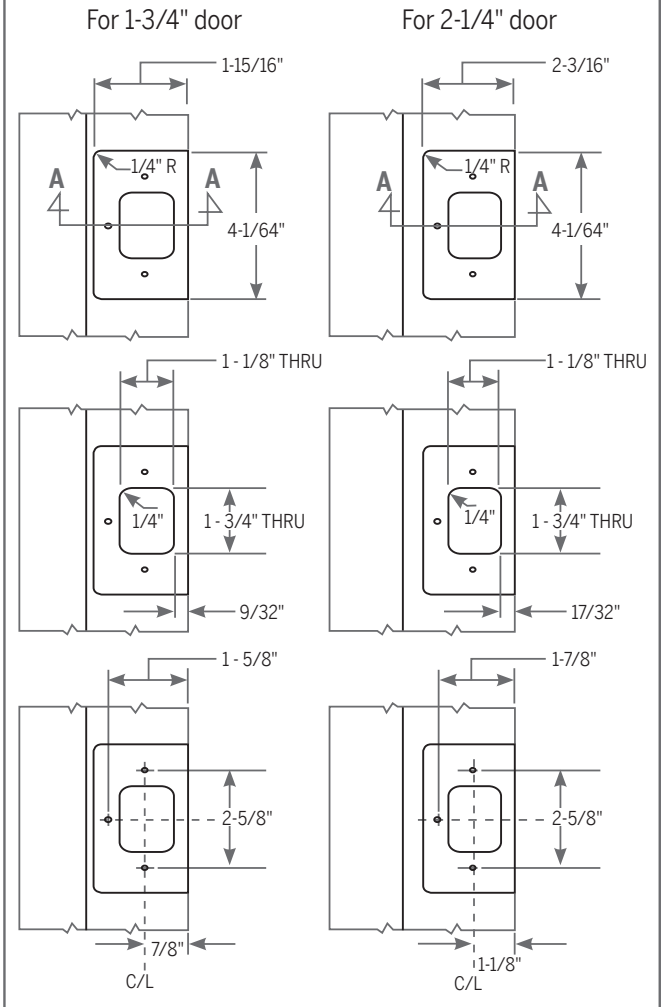

TECHNICAL DETAILS: 3000 MULTI-POINT LOCK

For Single Door and Active Door Of Double Door

JAMB AND MULL MORTISE FABRICATION DETAIL

! C/L of strike mounting screws are to match with C/L of Lock and door.

TECHNICAL DETAILS: 3000 MULTI-POINT LOCK

JAMB AND STILE FABRICATION

TECHNICAL DETAILS: 3000 MULTI-POINT LOCK

FINISHES

Face Plate Finishes:

Victorian Bronze

Satin Stainless Steel

Bright Brass

Strike Plate Finishes: