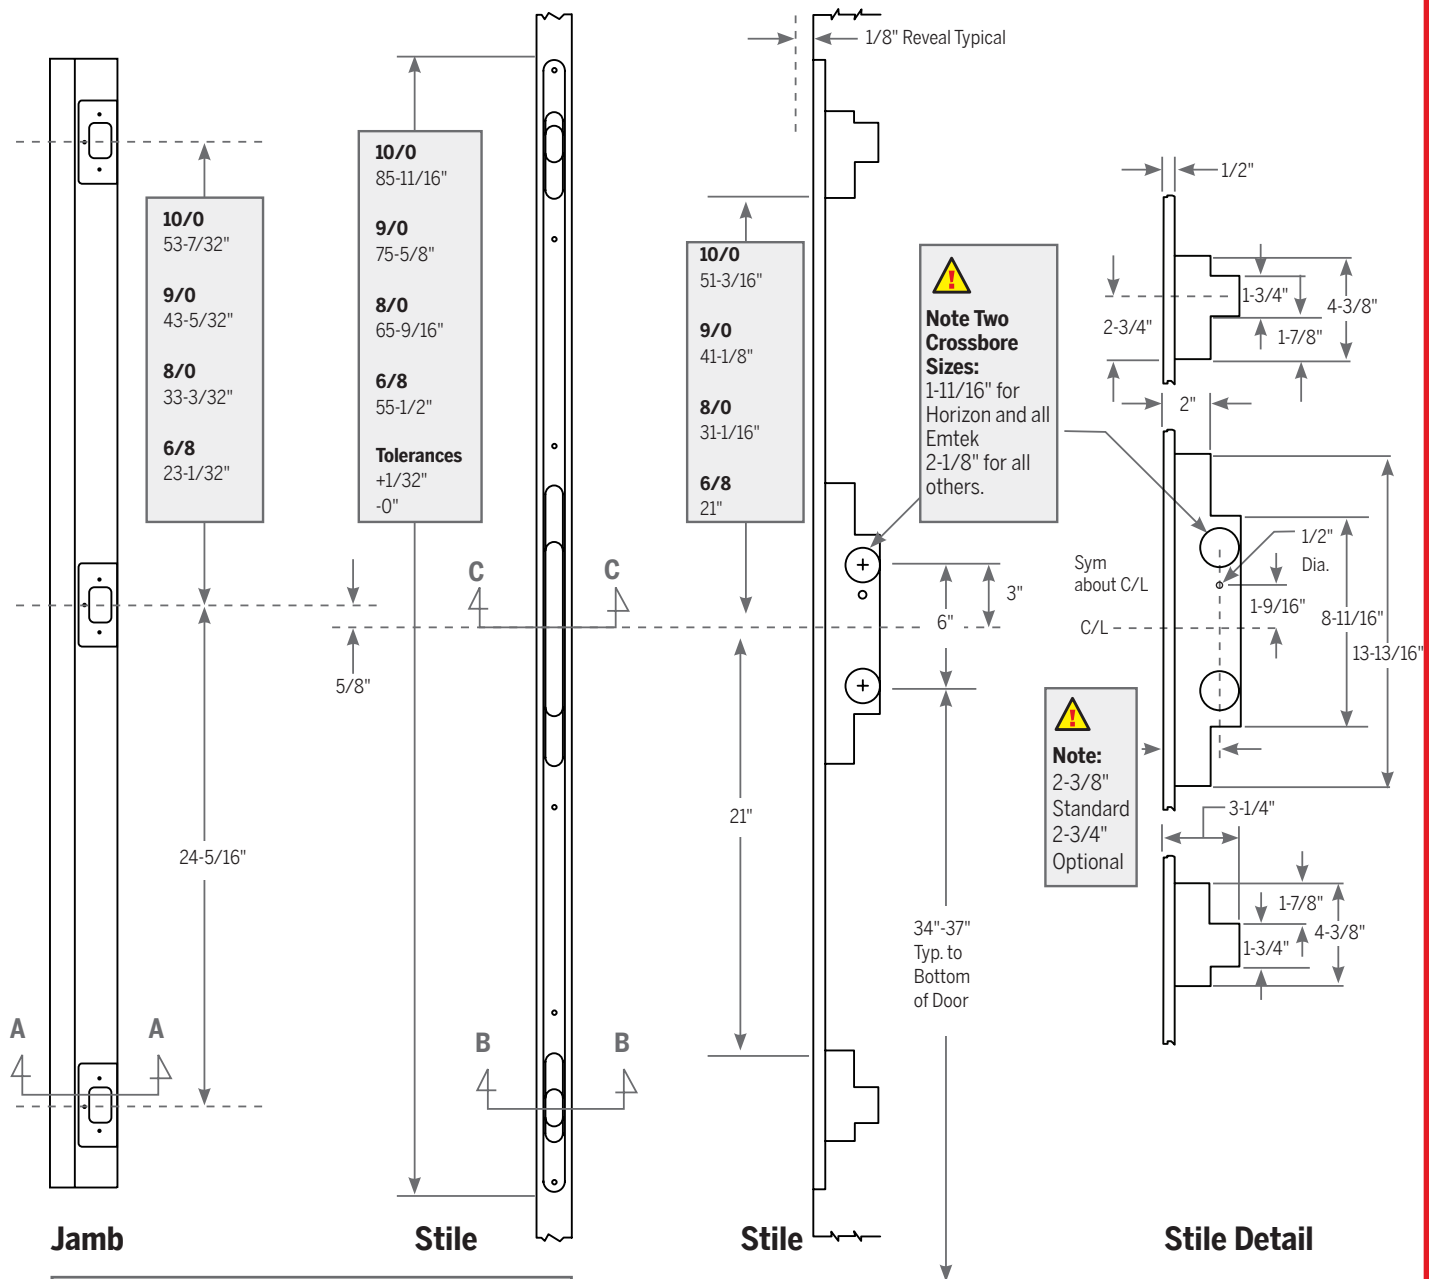

TECHNICAL DETAILS: 3000 MULTI-POINT LOCK

For Single Door and Active Door Of Double Door

JAMB AND MULL MORTISE FABRICATION DETAIL

! C/L of strike mounting screws are to match with C/L of Lock and door.

TECHNICAL DETAILS: 3000 MULTI-POINT LOCK

JAMB AND STILE FABRICATION

TECHNICAL DETAILS: 3000 MULTI-POINT LOCK

FINISHES

Face Plate Finishes:

Victorian Bronze

Satin Stainless Steel

Bright Brass

Strike Plate Finishes:

Victorian Bronze

Satin Stainless Steel

Bright Brass

Black

Satin Nickel

HANDING