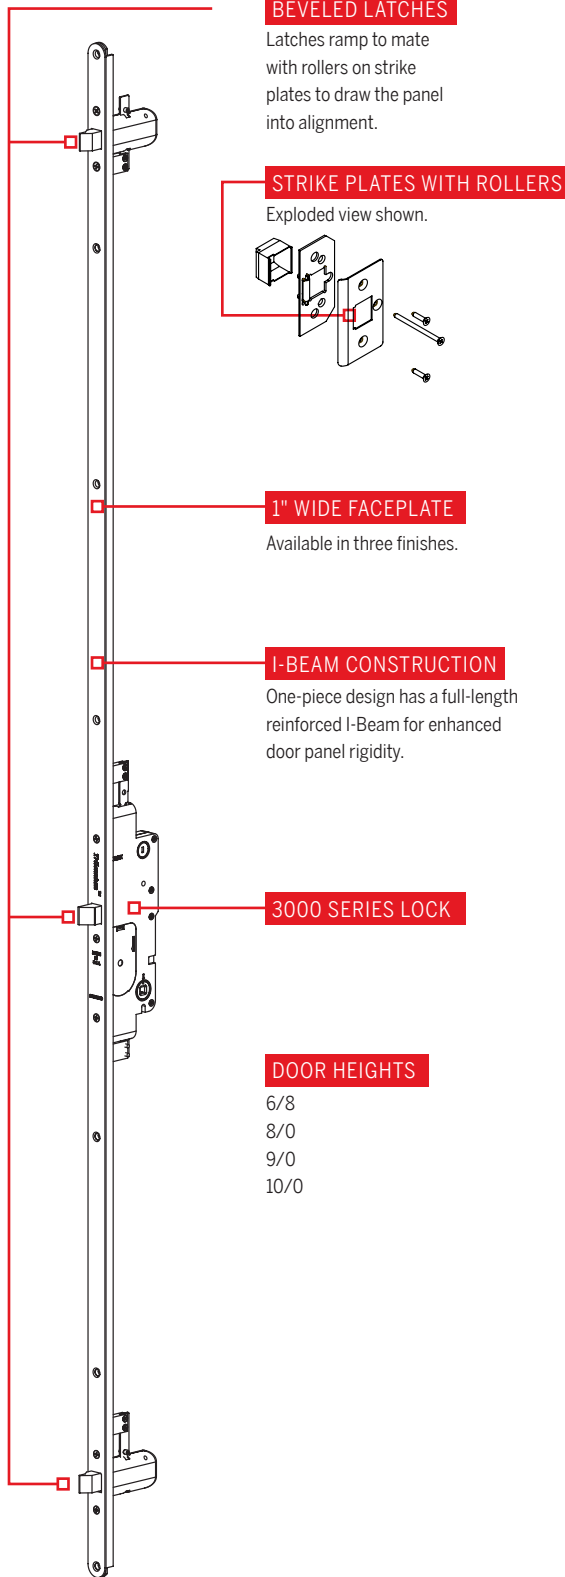

TECHNICAL DETAILS: 3000 MULTI-POINT LOCK

For Single Door and Active Door Of Double Door

JAMB AND MULL MORTISE FABRICATION DETAIL

! C/L of strike mounting screws are to match with C/L of Lock and door.

TECHNICAL DETAILS: 3000 MULTI-POINT LOCK

JAMB AND STILE FABRICATION

TECHNICAL DETAILS: 3000 MULTI-POINT LOCK

FINISHES

Face Plate Finishes:

Victorian Bronze

Satin Stainless Steel

Bright Brass

Strike Plate Finishes: