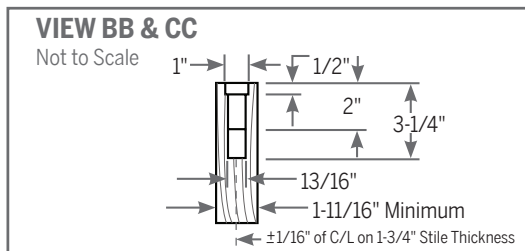

TECHNICAL DETAILS: 3000 MULTI-POINT LOCK

For Single Door and Active Door Of Double Door

JAMB AND MULL MORTISE FABRICATION DETAIL

! C/L of strike mounting screws are to match with C/L of Lock and door.

TECHNICAL DETAILS: 3000 MULTI-POINT LOCK

JAMB AND STILE FABRICATION

TECHNICAL DETAILS: 3000 MULTI-POINT LOCK

FINISHES

Face Plate Finishes:

Victorian Bronze

Satin Stainless Steel

Bright Brass

Strike Plate Finishes: